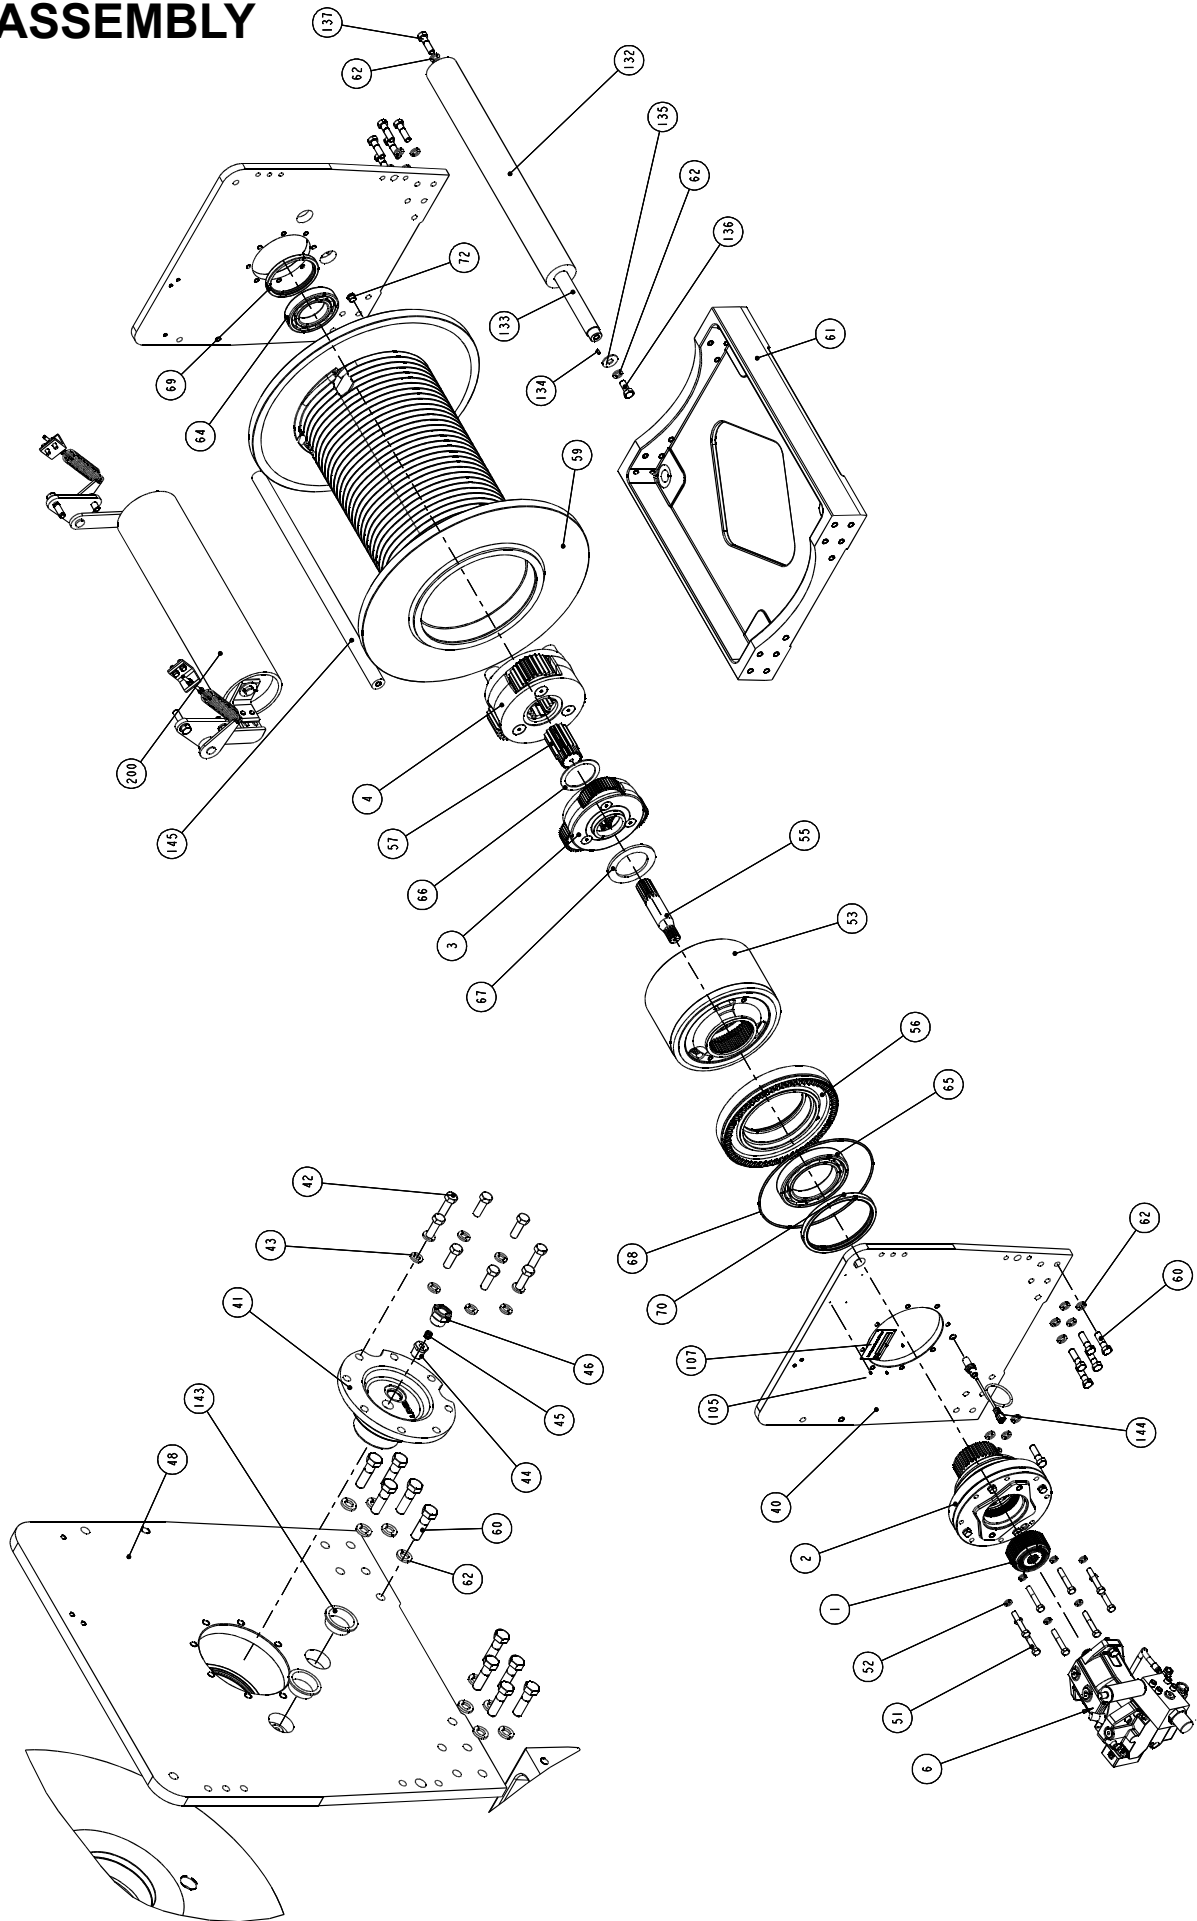

BRADEN

CH210

MATERIAL LIST

COVERS PART #06030 ONLY

PACCAR WINCH DIVISION
P.O. Box 547 Broken Arrow, Oklahoma 74013
PHONE: (918) 251-8511 FAX: (918) 259-1575
www.paccarwinch.com

MAIN ASSEMBLY

ITEM	DESCRIPTION	PART	QTY	ITEM	DESCRIPTION	PART	QTY
1	OVERRUNNING CLUTCH ASSEMBLY	82908	1	64	BALL BEARING	24487	1
2	BRAKE CYLINDER ASSEMBLY	82994	1	65	BALL BEARING	24486	1
3	PRIMARY PLANET CARRIER	82964	1	66	THRUST WASHER	103239	1
4	OUTPUT PLANET CARRIER	82932	1	67	THRUST WASHER	29512	1
6	HYDRAULIC MOTOR ASSEMBLY	83681	1	68	O-RING	100589	1
40	MOTOR SIDEPLATE	103596	1	69	SEAL, OIL	107297	1
42	CAPSCREW, 1/2-13 X 1 1/2	104322	8	70	SEAL	70167	1
43	LOCKWASHER, 1/2 SPLIT	11026	18	71	CABLE WEDGE	24493	1
44	REDUCER BUSHING	18066	1	72	PLUG,O-RING FLUSH	32411	1
45	RELIEF VALVE 7.5-15 PSI	18062	1	107	NAMEPLATE	106725	1
46	SIGHT GAUGE	70193	1	105	DRIVE SCREW	11842	4
48	SIDEPLATE, SUPPORT	103597	1	132	GUIDE ROLLER	103612	1
51	CAPSCREW, 1/2-13 x 3 GD8	102347	8	133	SHAFT, GUIDE ROLLER	103613	1
53	RING GEAR	104111	1	134	DOWEL PIN	31963	1
55	PRIMARY SUN GEAR	103600	1	135	WASHER,PLAIN	31236	1
56	DRUM CLOSURE	103041	1	136	CAPSCREW, 5/8-11 X 1 1/2	100109	1
57	OUTPUT SUN GEAR	103244	1	137	CAPSCREW, 5/8-11 X 2 1/4	100051	1
59	CABLE DRUM - GROOVED	103599	1	143	SHIPPING PLUG	103748	2
60	CAPSCREW, 5/8-11 X 2 1/4	100051	20	144	SENSOR ASSEMBLY	105113	1
61	BASE	103598	1	145	TIE BAR	103601	1
62	LOCKWASHER, 1/2 SPLIT	11026	28	200	CABLE ROLLER ASSEMBLY	63300	1

CROSS-SECTION

SPRAG ASSEMBLY

ITEM	DESCRIPTION	PART	QTY
**	OVERRUNNING CLUTCH ASSY	82908	1
42	OUTER RACE	NSS	1
43	RETAINING RING	24506	1
44	BALL BEARING	103104	2
46	OVERRUNNING CLUTCH	NSS	1
47	RETAINING RING	103110	2
50	INNER RACE	NSS	1