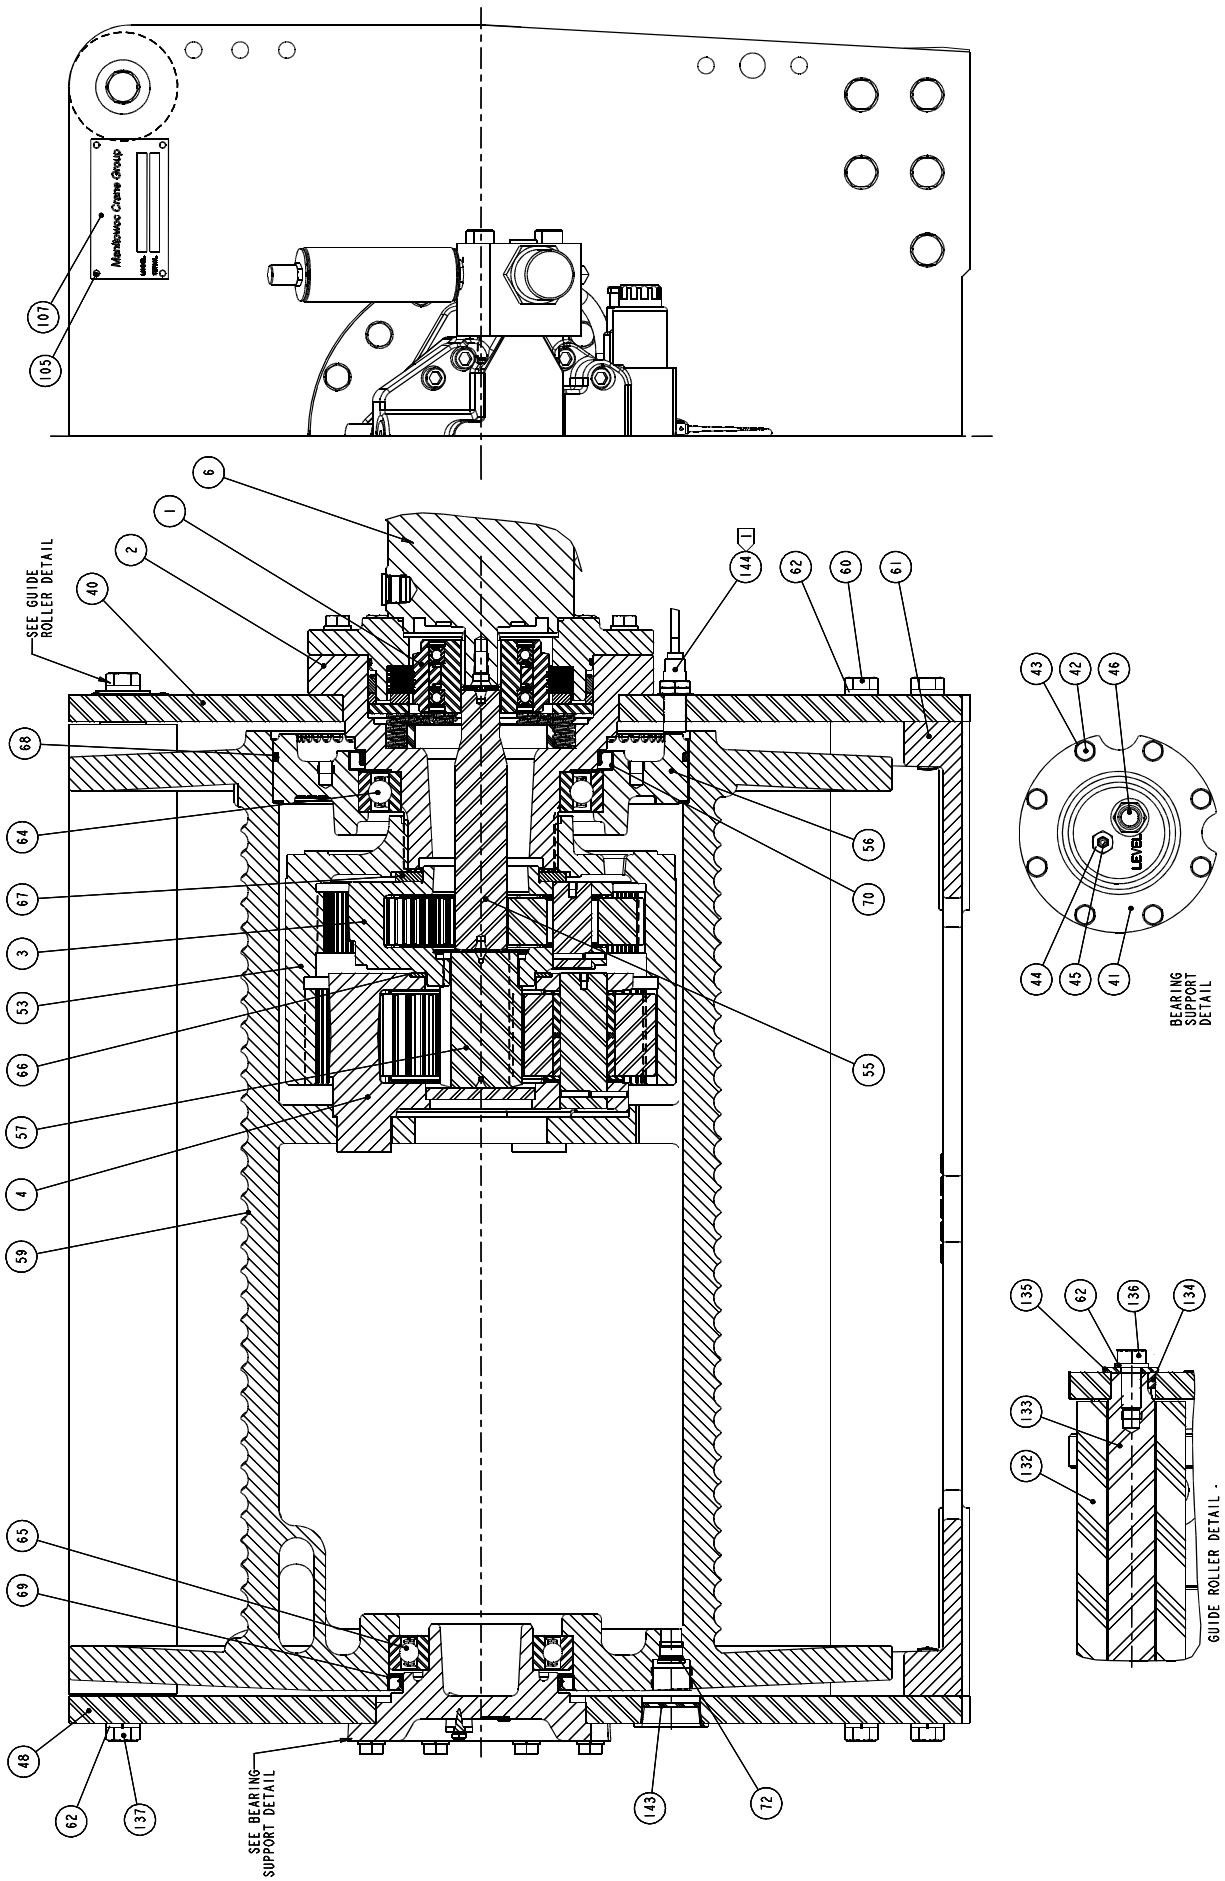

BRADEN

CH210

MATERIAL LIST

COVERS PART #06030 ONLY

PACCAR WINCH DIVISION
P.O. Box 547 Broken Arrow, Oklahoma 74013
PHONE: (918) 251-8511 FAX: (918) 259-1575
www.paccarwinch.com

MAIN ASSEMBLY

ITEM	DESCRIPTION	PART	QTY	ITEM	DESCRIPTION	PART	QTY
1	OVERRUNNING CLUTCH ASSEMBLY	82908	1	64	BALL BEARING	24487	1
2	BRAKE CYLINDER ASSEMBLY	82994	1	65	BALL BEARING	24486	1
3	PRIMARY PLANET CARRIER	82964	1	66	THRUST WASHER	103239	1
4	OUTPUT PLANET CARRIER	82932	1	67	THRUST WASHER	29512	1
6	HYDRAULIC MOTOR ASSEMBLY	83681	1	68	O-RING	100589	1
40	MOTOR SIDEPLATE	103596	1	69	SEAL, OIL	107297	1
42	CAPSCREW, 1/2-13 X 1 1/2	104322	8	70	SEAL	70167	1
43	LOCKWASHER, 1/2 SPLIT	11026	18	71	CABLE WEDGE	24493	1
44	REDUCER BUSHING	18066	1	72	PLUG,O-RING FLUSH	32411	1
45	RELIEF VALVE 7.5-15 PSI	18062	1	107	NAMEPLATE	106725	1
46	SIGHT GAUGE	70193	1	105	DRIVE SCREW	11842	4
48	SIDEPLATE, SUPPORT	103597	1	132	GUIDE ROLLER	103612	1
51	CAPSCREW, 1/2-13 x 3 GD8	102347	8	133	SHAFT, GUIDE ROLLER	103613	1
53	RING GEAR	104111	1	134	DOWEL PIN	31963	1
55	PRIMARY SUN GEAR	103600	1	135	WASHER,PLAIN	31236	1
56	DRUM CLOSURE	103041	1	136	CAPSCREW, 5/8-11 X 1 1/2	100109	1
57	OUTPUT SUN GEAR	103244	1	137	CAPSCREW, 5/8-11 X 2 1/4	100051	1
59	CABLE DRUM - GROOVED	103599	1	143	SHIPPING PLUG	103748	2
60	CAPSCREW, 5/8-11 X 2 1/4	100051	20	144	SENSOR ASSEMBLY	105113	1
61	BASE	103598	1	145	TIE BAR	103601	1
62	LOCKWASHER, 1/2 SPLIT	11026	28	200	CABLE ROLLER ASSEMBLY	63300	1

CROSS-SECTION

SPRAG ASSEMBLY

ITEM	DESCRIPTION	PART	QTY
**	OVERRUNNING CLUTCH ASSY	82908	1
42	OUTER RACE	NSS	1
43	RETAINING RING	24506	1
44	BALL BEARING	103104	2
46	OVERRUNNING CLUTCH	NSS	1
47	RETAINING RING	103110	2
50	INNER RACE	NSS	1