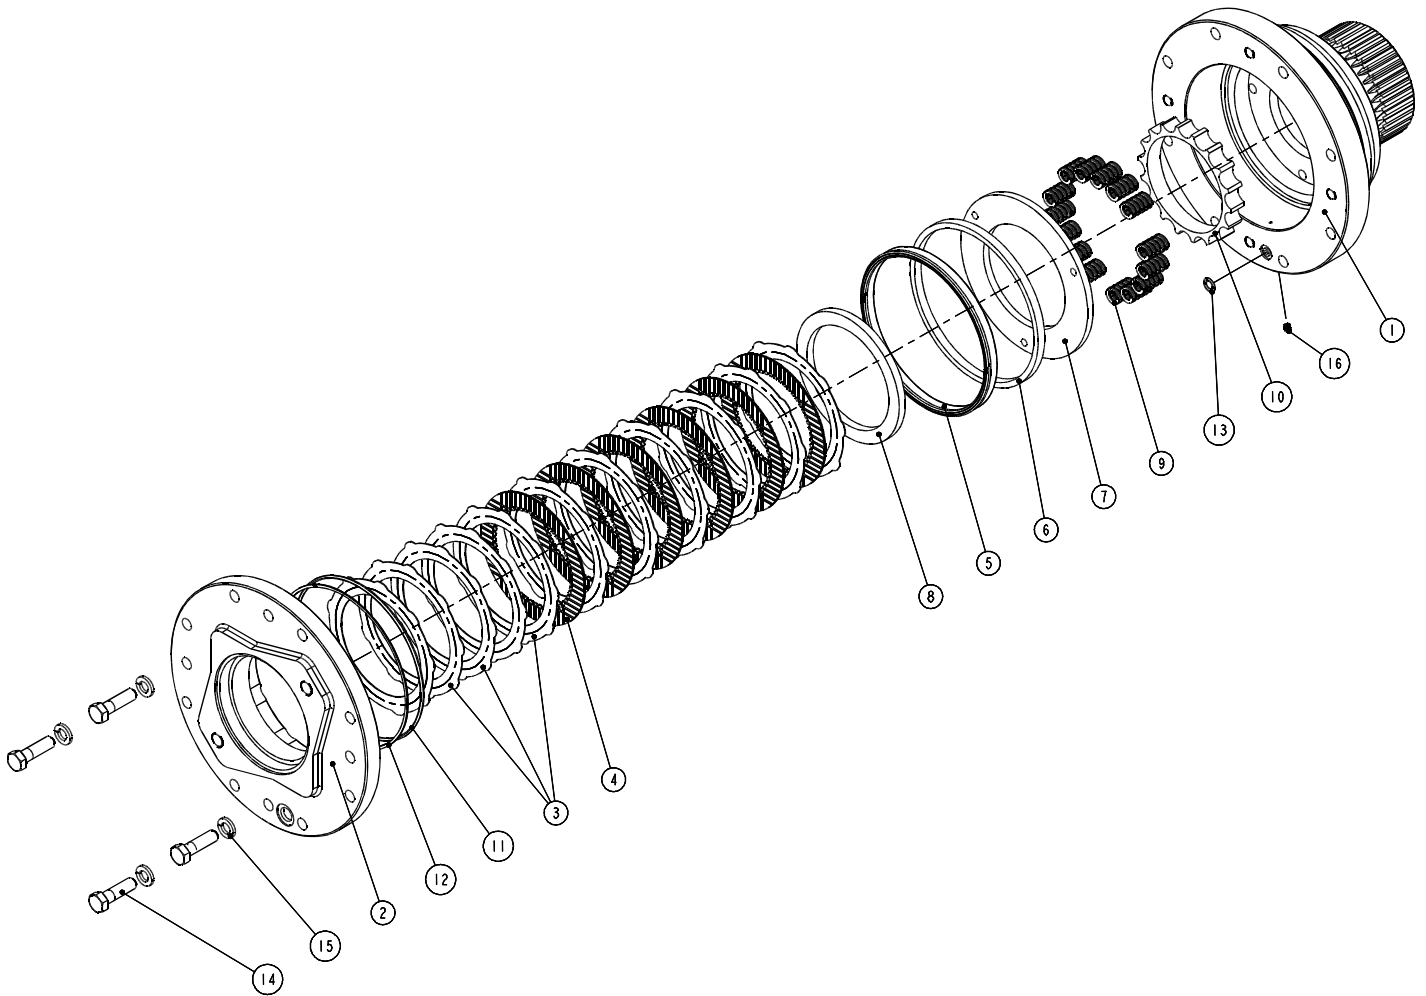

BRAKE ASSEMBLY

ITEM	DESCRIPTION	PART	QTY
**	BRAKE CYLINDER ASSY	82994	1
1	BRAKE CYLINDER	102979	1
2	MOTOR ADAPTER	103595	1
3	BRAKE DISC	102954	11
4	FRICTION DISC	103167	6
5	SEAL, U-CUP	103441	1
6	PISTON BACK-UP RING	25746	1
7	PRESSURE PLATE	103168	1
8	BRAKE PLATE SPACER	103169	1
9	BRAKE SPRING	24108	15
10	SPRING SPACER	103147	1
11	O-RING	22357	1
12	BACK-UP WASHER	77278	1
13	O-RING	13017	1
14	CAPSCREW, 1/2-13 X 1 3/4 GD8	104323	4
15	LOCKWASHER, 1/2 SPLIT	11026	4
16	EXPANSION PLUG	103379	1