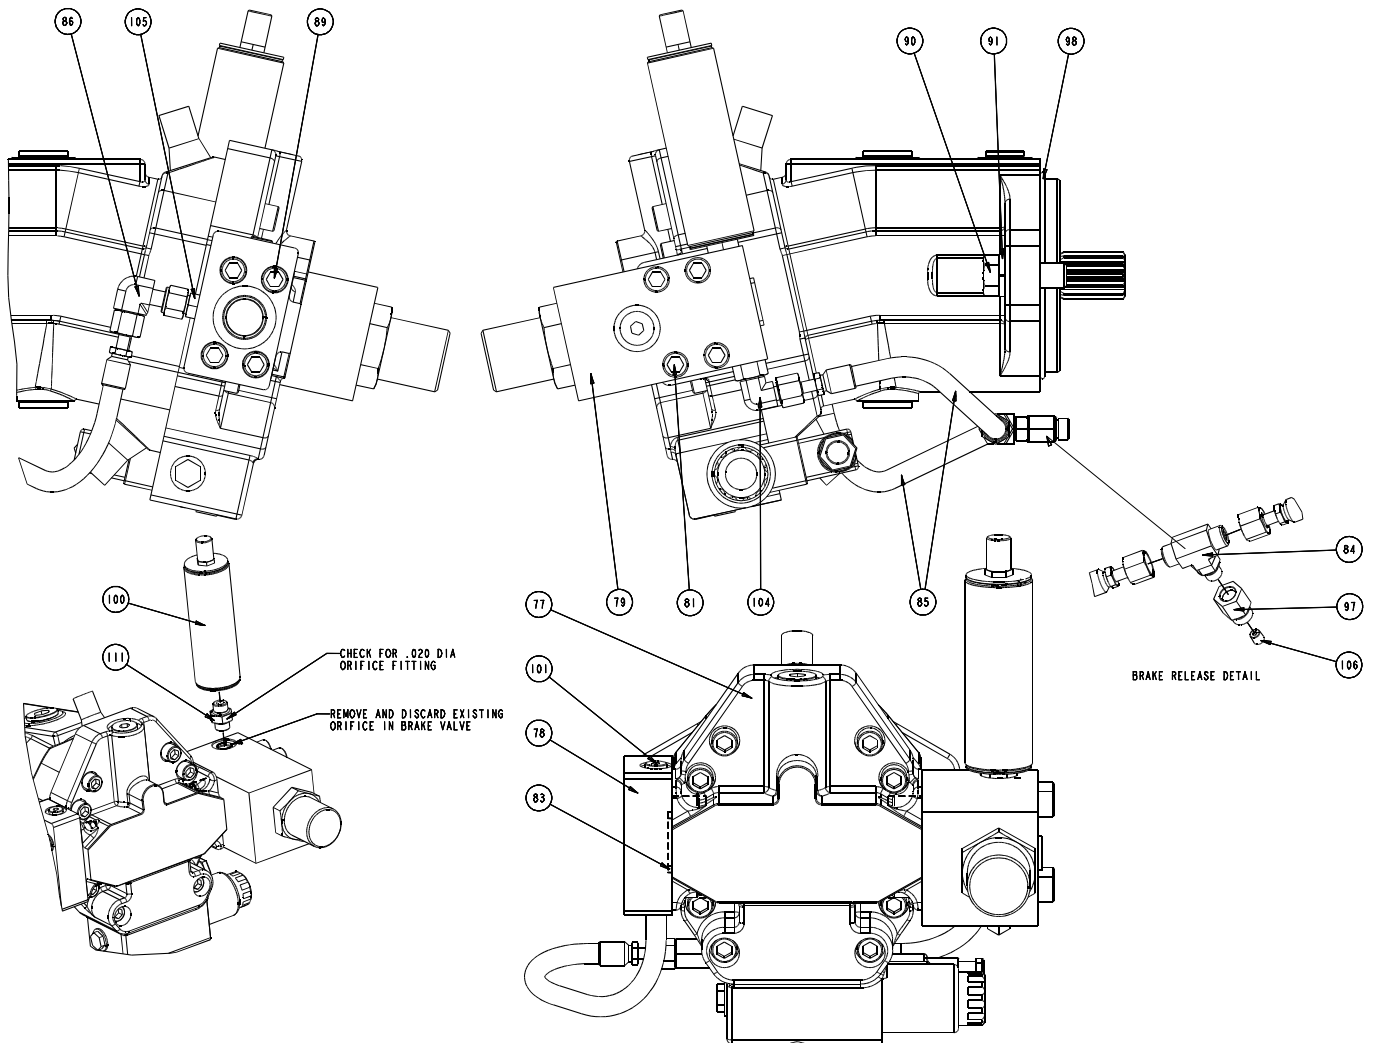

MOTOR ASSEMBLY

ITEM	DESCRIPTION	PART	QTY
**	HYD MOTOR SUB ASSEMBLY	83681	1
77	MOTOR, HYDRAULIC	104335	1
78	MANIFOLD	28964	1
79	BRAKE VALVE	107628	1
81	CAPSCREW, 7/16-14 X 3 3/4	101150	4
83	O-RING	25366	1
84	TEE	101268	1
85	HOSE -4 ORFS X 14	101919	2
86	ADAPTER, 90°	26682	1
89	CAPSCREW, 7/16-14 X 1 1/2	21135	4
90	CAPSCREW, 5/8-11 X 1 3/4	103249	2
91	LOCKWASHER, 1/2 SPLIT	11026	2
97	REDUCER, ORB 1/16 NPT	107243	1
98	O-RING	10330	1
101	PLUG	69325	1
100	ACCUMULATOR	107156	1
104	ELBOW 90, ORB/ORFS	107231	1
105	ADAPTER, STRAIGHT ORS/ORB	27428	1
106	ORIFICE PLUG, .047", 1/16-27NP	76634	1
111	ORIFICE UNION ASSY	83629	1