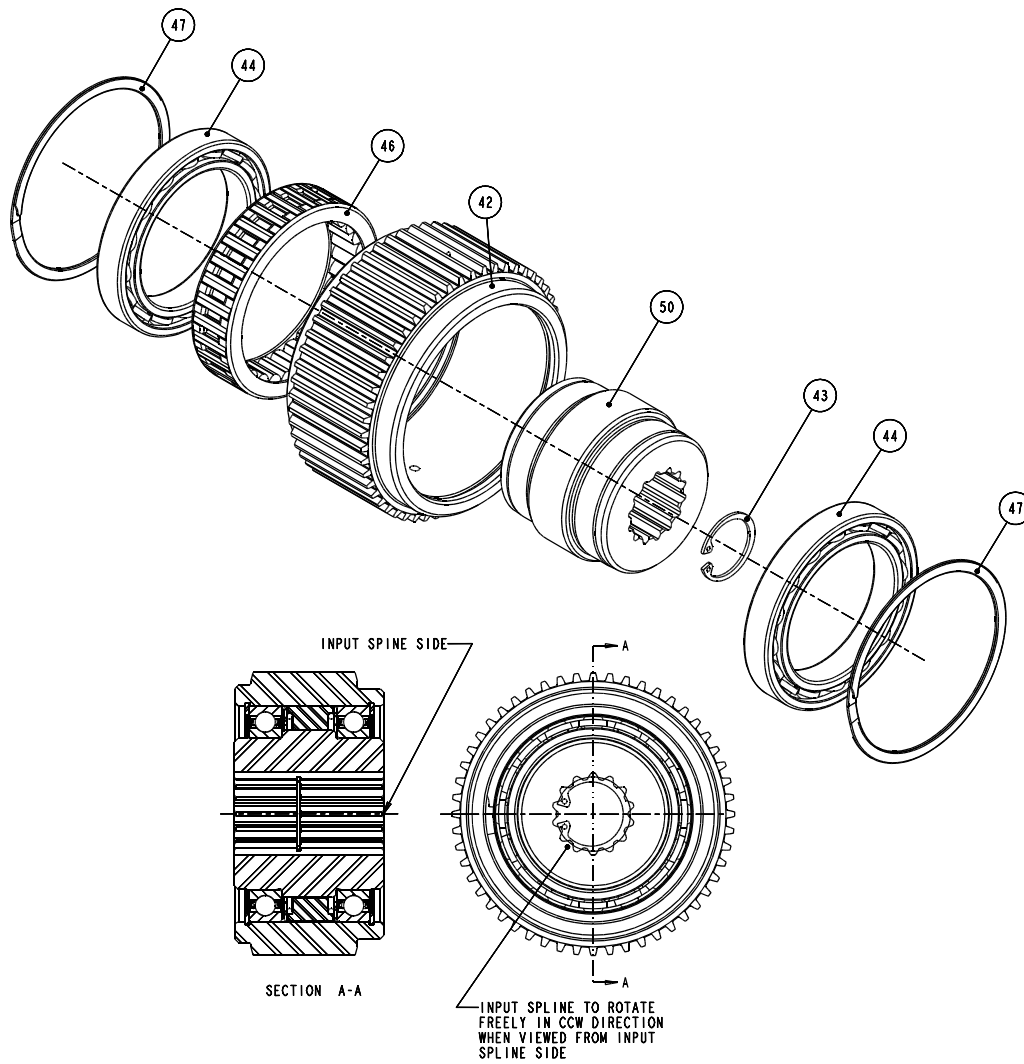

BRADEN

CH210

MATERIAL LIST

COVERS PART #06030 ONLY

PACCAR WINCH DIVISION
P.O. Box 547 Broken Arrow, Oklahoma 74013
PHONE: (918) 251-8511 FAX: (918) 259-1575
www.paccarwinch.com

MAIN ASSEMBLY

ITEM	DESCRIPTION	PART	QTY	ITEM	DESCRIPTION	PART	QTY
1	OVERRUNNING CLUTCH ASSEMBLY	82908	1	64	BALL BEARING	24487	1
2	BRAKE CYLINDER ASSEMBLY	82994	1	65	BALL BEARING	24486	1
3	PRIMARY PLANET CARRIER	82964	1	66	THRUST WASHER	103239	1
4	OUTPUT PLANET CARRIER	82932	1	67	THRUST WASHER	29512	1
6	HYDRAULIC MOTOR ASSEMBLY	83681	1	68	O-RING	100589	1
40	MOTOR SIDEPLATE	103596	1	69	SEAL, OIL	107297	1
42	CAPSCREW, 1/2-13 X 1 1/2	104322	8	70	SEAL	70167	1
43	LOCKWASHER, 1/2 SPLIT	11026	18	71	CABLE WEDGE	24493	1
44	REDUCER BUSHING	18066	1	72	PLUG,O-RING FLUSH	32411	1
45	RELIEF VALVE 7.5-15 PSI	18062	1	107	NAMEPLATE	106725	1
46	SIGHT GAUGE	70193	1	105	DRIVE SCREW	11842	4
48	SIDEPLATE, SUPPORT	103597	1	132	GUIDE ROLLER	103612	1
51	CAPSCREW, 1/2-13 x 3 GD8	102347	8	133	SHAFT, GUIDE ROLLER	103613	1
53	RING GEAR	104111	1	134	DOWEL PIN	31963	1
55	PRIMARY SUN GEAR	103600	1	135	WASHER,PLAIN	31236	1
56	DRUM CLOSURE	103041	1	136	CAPSCREW, 5/8-11 X 1 1/2	100109	1
57	OUTPUT SUN GEAR	103244	1	137	CAPSCREW, 5/8-11 X 2 1/4	100051	1
59	CABLE DRUM - GROOVED	103599	1	143	SHIPPING PLUG	103748	2
60	CAPSCREW, 5/8-11 X 2 1/4	100051	20	144	SENSOR ASSEMBLY	105113	1
61	BASE	103598	1	145	TIE BAR	103601	1
62	LOCKWASHER, 1/2 SPLIT	11026	28	200	CABLE ROLLER ASSEMBLY	63300	1

CROSS-SECTION

SPRAG ASSEMBLY

ITEM	DESCRIPTION	PART	QTY
**	OVERRUNNING CLUTCH ASSY	82908	1
42	OUTER RACE	NSS	1
43	RETAINING RING	24506	1
44	BALL BEARING	103104	2
46	OVERRUNNING CLUTCH	NSS	1
47	RETAINING RING	103110	2
50	INNER RACE	NSS	1