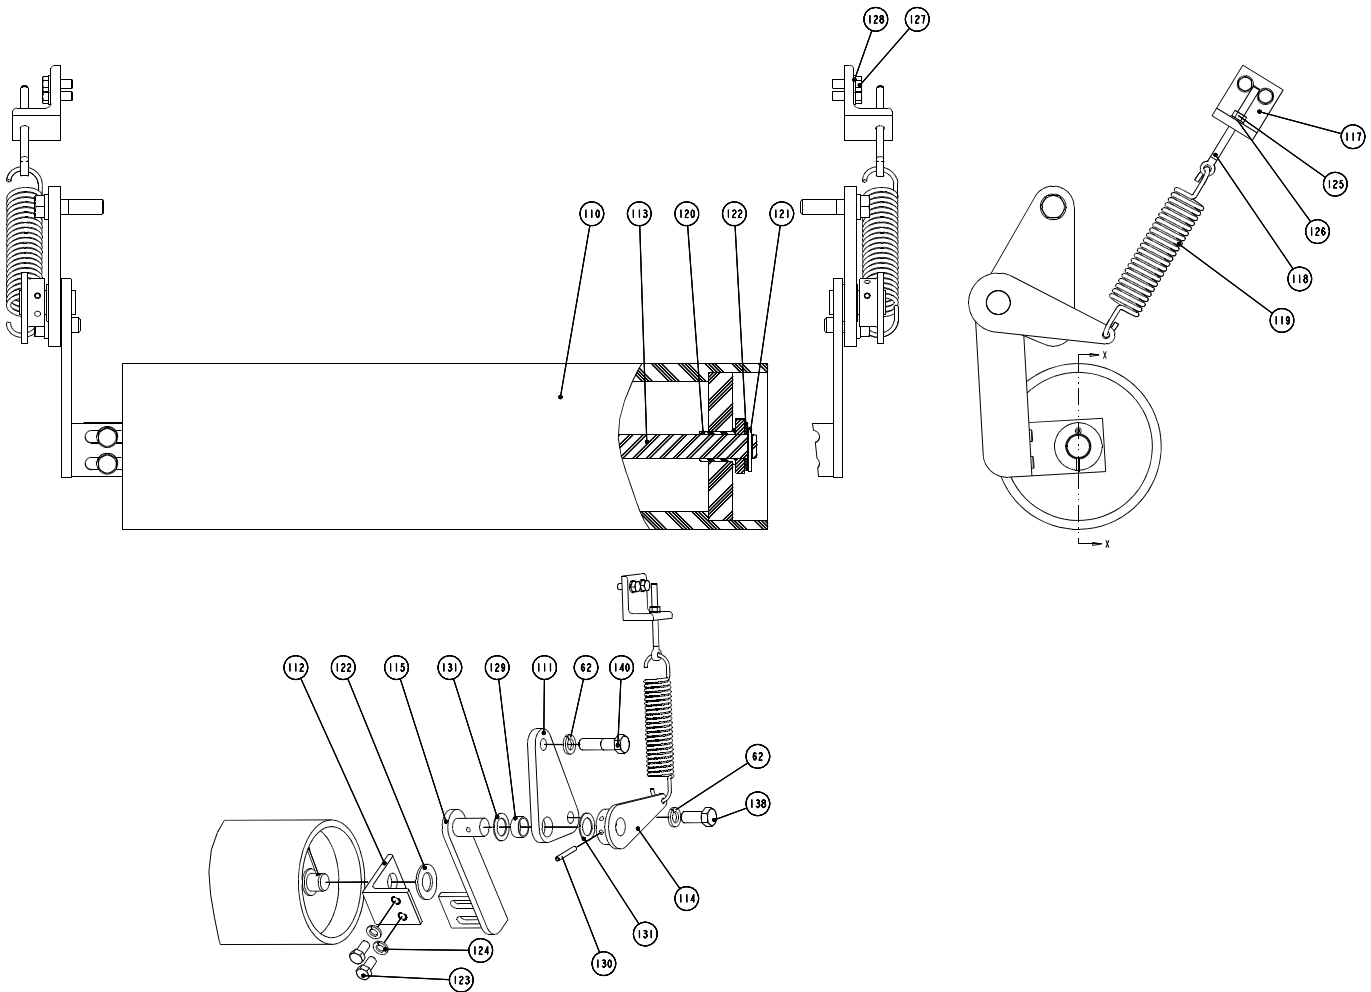

ROLLER ASSEMBLY

ITEM	DESCRIPTION	PART	QTY
**	CABLE ROLLER PARTS GROUP	63300	1
62	LOCKWASHER, 5/8 SPLIT	102423	4
110	ROLLER	103620	1
111	PIVOT BRACKET	103614	2
112	MOUNTING BRACKET	103624	2
113	ROLLER SHAFT	103623	1
114	ROLLER LEVER	101728	2
115	PIVOT ARM, RH	103625	1
116	PIVOT ARM, LH	103626	1
117	ROLLER BRACKET	102055	2
118	ROLLER ROD END	101726	2
119	EXTENSION SPRING	103627	2
120	ROLLER BUSHING	101727	2
121	COTTER PIN	101736	2
122	WASHER, 1" SPLIT	40162	2
123	CAPSCREW, 1/2-13 X 1	104320	4
124	LOCKWASHER, 1/2 SPLIT	11026	4
125	NUT-ELASTIC	23558	2
126	WASHER, 5/16	13873	2
127	CAPSCREW, 3/8-16 X 1	104309	4
128	LOCKWASHER, 3/8 SPLIT	27152	4
129	BUSHING	22533	2
130	ROLLPIN	12195	2
131	BEARING RACE	25361	4
138	CAPSCREW, 5/8-11 X 1 1/2	100109	2
140	CAPSCREW, 5/8-11 X 2 1/2	102134	2