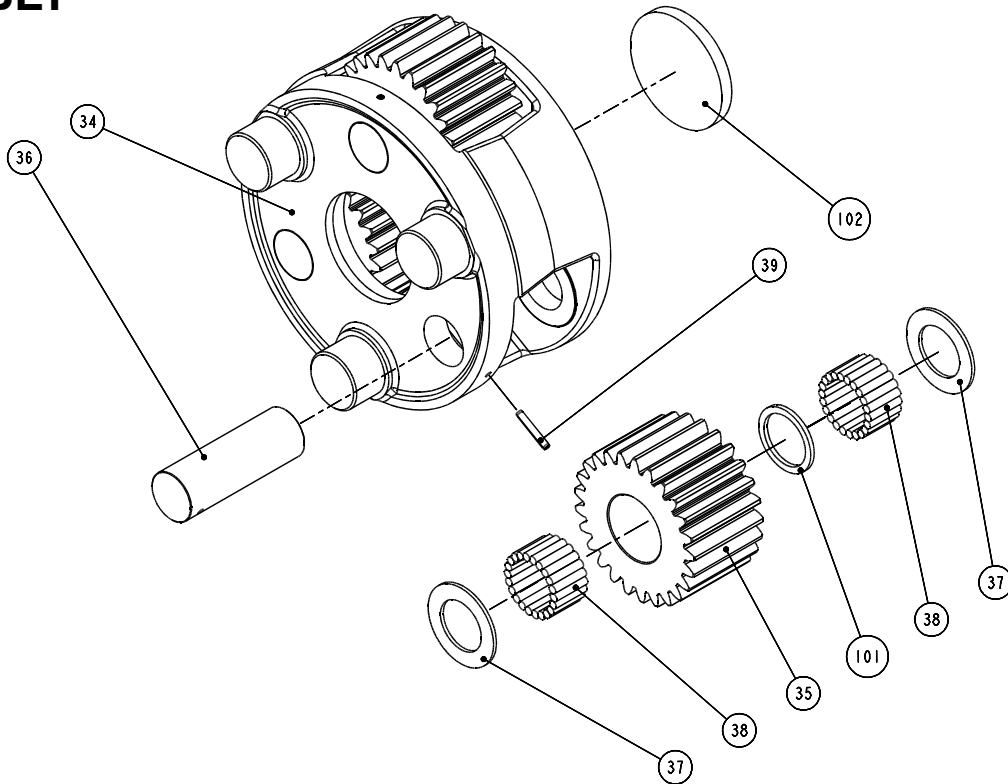

OUTPUT PLANET CARRIER ASSEMBLY

ITEM	DESCRIPTION	PART	QTY
**	OUTPUT PLANET CARRIER ASSY	82932	1
34	OUTPUT PLANET CARRIER	103060	1
35	OUTPUT PLANET GEAR	103236	3
36	OUTPUT PLANET SHAFT	103138	3
37	THRUST WASHER	103681	6
38	ROLLER	103683	132
39	SPIROL PIN	24582	3
101	SPACER, BEARING	103682	3
102	OUTPUT THRUST PLATE	103279	1