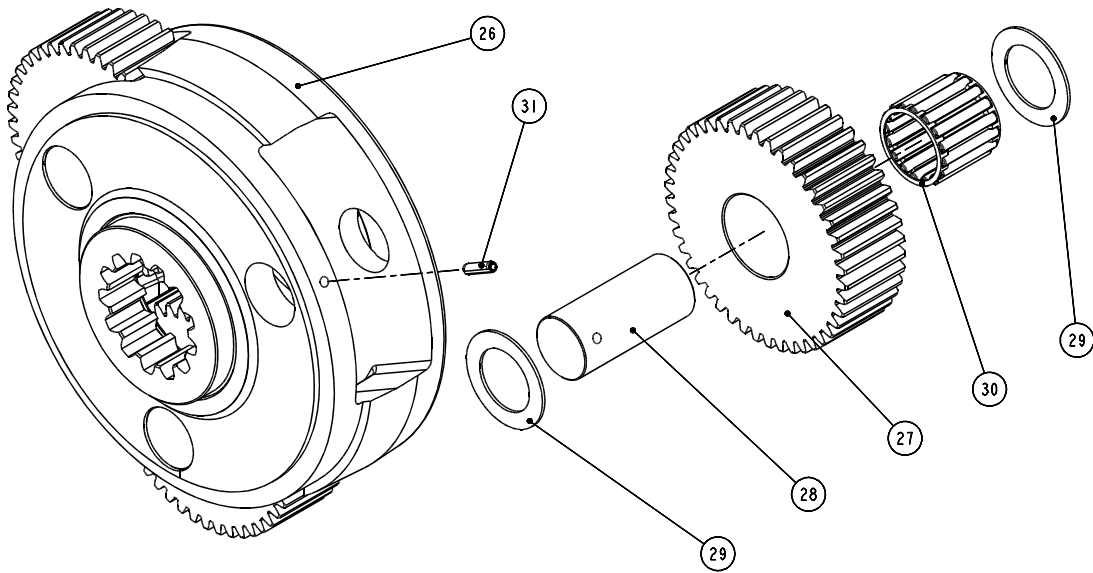

PRIMARY PLANET CARRIER ASSEMBLY

ITEM	DESCRIPTION	PART	QTY
**	PRIMARY PLANET CARRIER ASSY	82964	1
26	PRIMARY PLANET CARRIER	103056	1
27	PRIMARY PLANET GEAR	103237	3
28	PRIMARY PLANET SHAFT	103447	3
30	ROLLER BEARING	26120	3
29	THRUST WASHER	24306	6
31	SPIROL PIN	24113	3