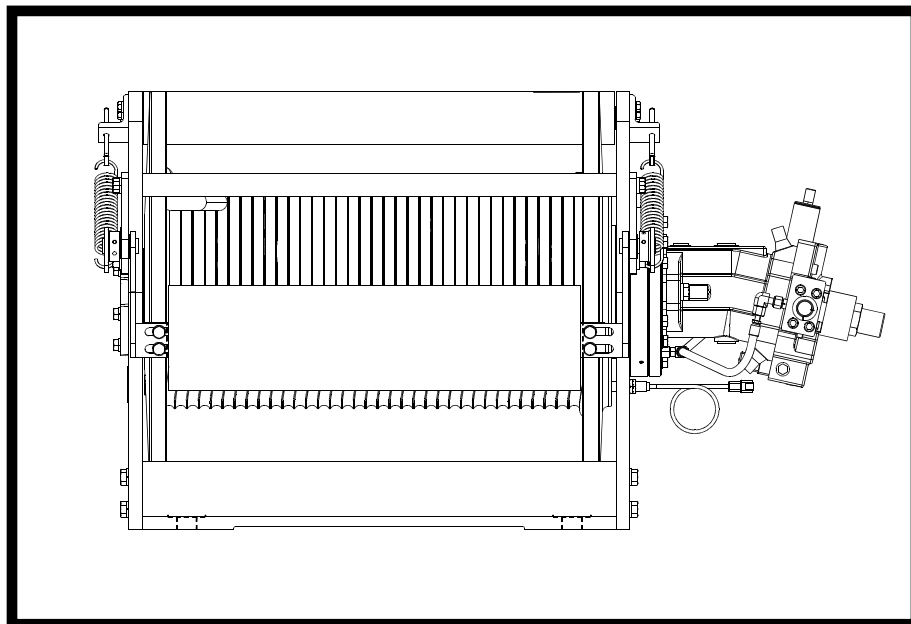

BRADEN

CH210

MATERIAL LIST

COVERS PART #06030 ONLY

PACCAR WINCH DIVISION
P.O. Box 547 Broken Arrow, Oklahoma 74013
PHONE: (918) 251-8511 FAX: (918) 259-1575
www.paccarwinch.com

MAIN ASSEMBLY

ITEM	DESCRIPTION	PART	QTY	ITEM	DESCRIPTION	PART	QTY
1	OVERRUNNING CLUTCH ASSEMBLY	82908	1	64	BALL BEARING	24487	1
2	BRAKE CYLINDER ASSEMBLY	82994	1	65	BALL BEARING	24486	1
3	PRIMARY PLANET CARRIER	82964	1	66	THRUST WASHER	103239	1
4	OUTPUT PLANET CARRIER	82932	1	67	THRUST WASHER	29512	1
6	HYDRAULIC MOTOR ASSEMBLY	83681	1	68	O-RING	100589	1
40	MOTOR SIDEPLATE	103596	1	69	SEAL, OIL	107297	1
42	CAPSCREW, 1/2-13 X 1 1/2	104322	8	70	SEAL	70167	1
43	LOCKWASHER, 1/2 SPLIT	11026	18	71	CABLE WEDGE	24493	1
44	REDUCER BUSHING	18066	1	72	PLUG,O-RING FLUSH	32411	1
45	RELIEF VALVE 7.5-15 PSI	18062	1	107	NAMEPLATE	106725	1
46	SIGHT GAUGE	70193	1	105	DRIVE SCREW	11842	4
48	SIDEPLATE, SUPPORT	103597	1	132	GUIDE ROLLER	103612	1
51	CAPSCREW, 1/2-13 x 3 GD8	102347	8	133	SHAFT, GUIDE ROLLER	103613	1
53	RING GEAR	104111	1	134	DOWEL PIN	31963	1
55	PRIMARY SUN GEAR	103600	1	135	WASHER,PLAIN	31236	1
56	DRUM CLOSURE	103041	1	136	CAPSCREW, 5/8-11 X 1 1/2	100109	1
57	OUTPUT SUN GEAR	103244	1	137	CAPSCREW, 5/8-11 X 2 1/4	100051	1
59	CABLE DRUM - GROOVED	103599	1	143	SHIPPING PLUG	103748	2
60	CAPSCREW, 5/8-11 X 2 1/4	100051	20	144	SENSOR ASSEMBLY	105113	1
61	BASE	103598	1	145	TIE BAR	103601	1
62	LOCKWASHER, 1/2 SPLIT	11026	28	200	CABLE ROLLER ASSEMBLY	63300	1

CROSS-SECTION

SPRAG ASSEMBLY

ITEM	DESCRIPTION	PART	QTY
**	OVERRUNNING CLUTCH ASSY	82908	1
42	OUTER RACE	NSS	1
43	RETAINING RING	24506	1
44	BALL BEARING	103104	2
46	OVERRUNNING CLUTCH	NSS	1
47	RETAINING RING	103110	2
50	INNER RACE	NSS	1